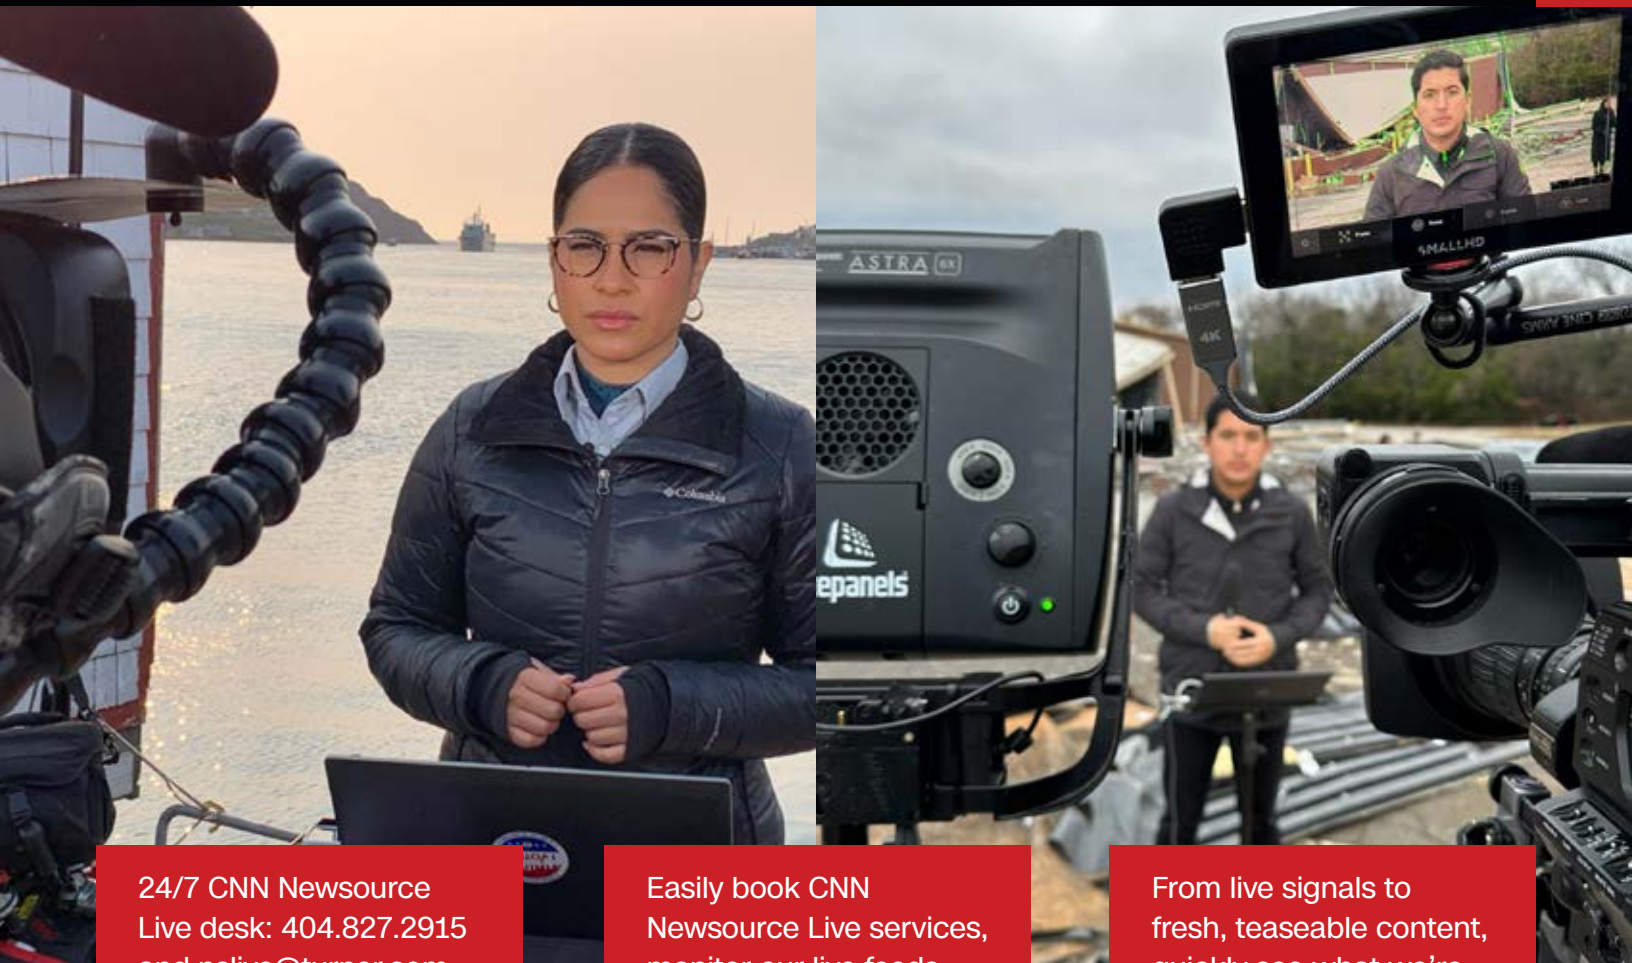

Variety of daily, diverse coverage.

National pressers, milestone moments, buzzy events: from regional protests and Presidential remarks to severe weather, we provide a wide variety of relevant signals to help you tell multiple stories every day. From our eleven live channels to strategic partnerships with EarthCam and Surfline, we bring a new level of variety and creativity to live.

Coast-to-Coast Reporting. Programming based on the news clock.

From early morning to late evening newscasts on both coasts, we're here to help you build a fresh newscast with the most updated stories, video and images. We strive to keep reliable live signals up through the top and bottom of the news hours.

8,260 Custom live reports

22,519 Live events

last year

24/7 CNN Newsource
Live desk: 404.827.2915
and nslive@turner.com

Easily book CNN
Newsource Live services,
monitor our live feeds,
and get audio alerts sent
to your newsroom via
newssource.cnn.com.

From live signals to
fresh, teaseable content,
quickly see what we're
offering via clearly
marked coverage type,
e.g. "LIVE" and "PKG" at
[@CNNNewsource](https://twitter.com/CNNNewsource) on X.